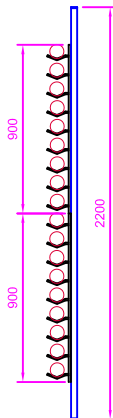

Mounted Strip Racks

Arrangement

Two Sided Singles

Single Sided Singles

Two Sided Doubles

Single Sided Doubles

Two Sided Triples

Single Sided Triples

Mount

Single H Frame
for one column of strip racks

Double H Frame
for two columns of strip racks

Triple H Frame
for three columns of strip racks

Please specify
1. Arrangement
2. Mount
3. Height

Heights shown for reference only

*** Frames can be any height

Height

9 high + trimmed rack

2 x 9 high strip racks

12 high + 9 high

2 x 12 high strip racks