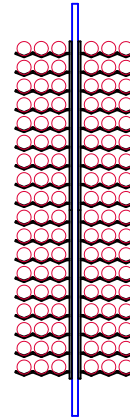

Mounted Strip Racks

Arrangement

Two Sided Singles

Single Sided Singles

Two Sided Doubles

Single Sided Doubles

Two Sided Triples

Single Sided Triples

Mount

Single H Frame
for one column of strip racks

Double H Frame
for two columns of strip racks

Triple H Frame
for three columns of strip racks

Please specify
1. Arrangement
2. Mount
3. Height

Heights shown for reference only

*** Frames can be any height

Height

9 high + trimmed rack

2 x 9 high strip racks

12 high + 9 high

2 x 12 high strip racks