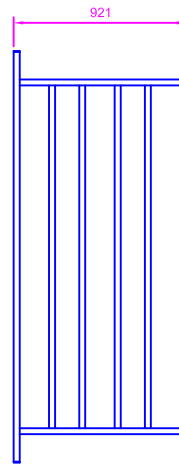

Mounted Strip Racks

Arrangement

Two Sided Singles

Single Sided Singles

Two Sided Doubles

Single Sided Doubles

Two Sided Triples

Single Sided Triples

Mount

Single H Frame
for one column of strip racks

Double H Frame
for two columns of strip racks

Triple H Frame
for three columns of strip racks

Please specify
1. Arrangement
2. Mount
3. Height

Heights shown for reference only

*** Frames can be any height

Height

9 high + trimmed rack

2 x 9 high strip racks

12 high + 9 high

2 x 12 high strip racks