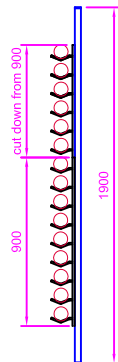

Mounted Strip Racks

Arrangement

Two Sided Singles

Single Sided Singles

Two Sided Doubles

Single Sided Doubles

Two Sided Triples

Single Sided Triples

Mount

Single H Frame
for one column of strip racks

Double H Frame
for two columns of strip racks

Triple H Frame
for three columns of strip racks

Please specify
1. Arrangement
2. Mount
3. Height

Heights shown for reference only

*** Frames can be any height

Height

9 high + trimmed rack

2 x 9 high strip racks

12 high + 9 high

2 x 12 high strip racks