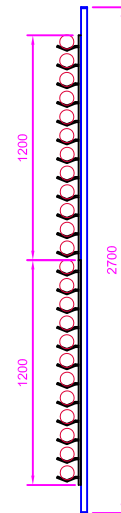

Mounted Strip Racks

Arrangement

Two Sided Singles

Single Sided Singles

Two Sided Doubles

Single Sided Doubles

Two Sided Triples

Single Sided Triples

Mount

Single H Frame
for one column of strip racks

Double H Frame
for two columns of strip racks

Triple H Frame
for three columns of strip racks

Please specify
1. Arrangement
2. Mount
3. Height

Heights shown for reference only

*** Frames can be any height

Height

9 high + trimmed rack

2 x 9 high strip racks

12 high + 9 high

2 x 12 high strip racks