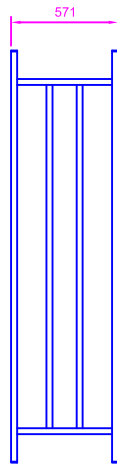

Mounted Strip Racks

Arrangement

Two Sided Singles

Single Sided Singles

Two Sided Doubles

Single Sided Doubles

Two Sided Triples

Single Sided Triples

Mount

Single H Frame
for one column of strip racks

Double H Frame
for two columns of strip racks

Triple H Frame
for three columns of strip racks

Please specify
1. Arrangement
2. Mount
3. Height

Heights shown for reference only

*** Frames can be any height

Height

9 high + trimmed rack

2 x 9 high strip racks

12 high + 9 high

2 x 12 high strip racks