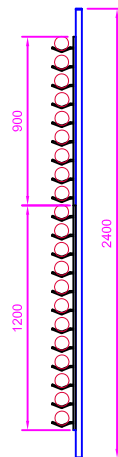

Mounted Strip Racks

Arrangement

Two Sided Singles

Single Sided Singles

Two Sided Doubles

Single Sided Doubles

Two Sided Triples

Single Sided Triples

Mount

Single H Frame
for one column of strip racks

Double H Frame
for two columns of strip racks

Triple H Frame
for three columns of strip racks

Please specify
1. Arrangement
2. Mount
3. Height

Heights shown for reference only

*** Frames can be any height

Height

9 high + trimmed rack

2 x 9 high strip racks

12 high + 9 high

2 x 12 high strip racks